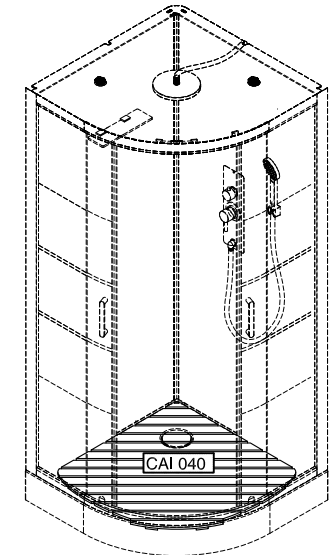

V1

REFERENCE: CAI 040  
80.4X80.4X3.2 cm

①

②

③

④

CAB171  
Grey River 2 - Round  
90X90X215 CM