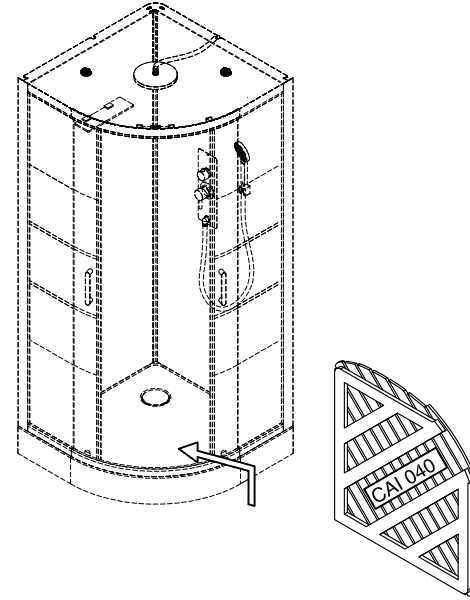

V1

REFERENCE: CAI 040  
80.4X80.4X3.2 cm

①

②

③

④

CAB171  
Grey River 2 - Round  
90X90X215 CM