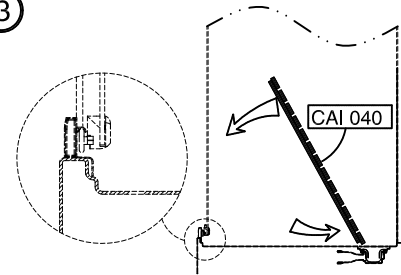

V1

REFERENCE: CAI 040  
80.4X80.4X3.2 cm

①

②

③

④

CAB171  
Grey River 2 - Round  
90X90X215 CM