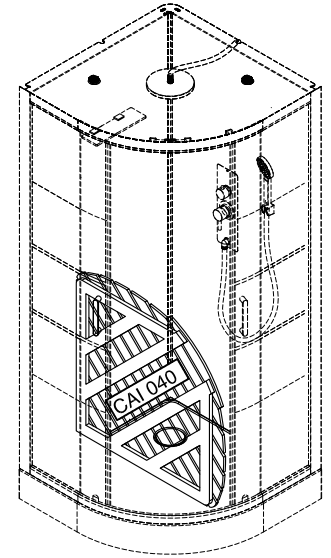

V1

REFERENCE: CAI 040  
80.4X80.4X3.2 cm

①

②

③

④

CAB171  
Grey River 2 - Round  
90X90X215 CM